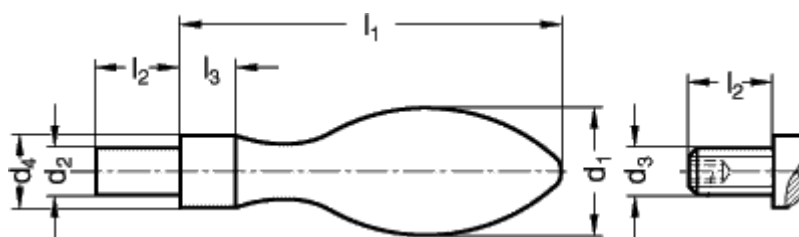

Article number: 20103030

Description: E+G Fixed handle
DIN 39-KT-32-D

Measures

| | |
|---------------|--------|
| d_1 | = 32 |
| d_2 h8 | = 13 |
| d_4 h13 | = 20 |
| l_1 approx. | = 100 |
| l_2 | = 21 |
| l_3 | = 13.0 |